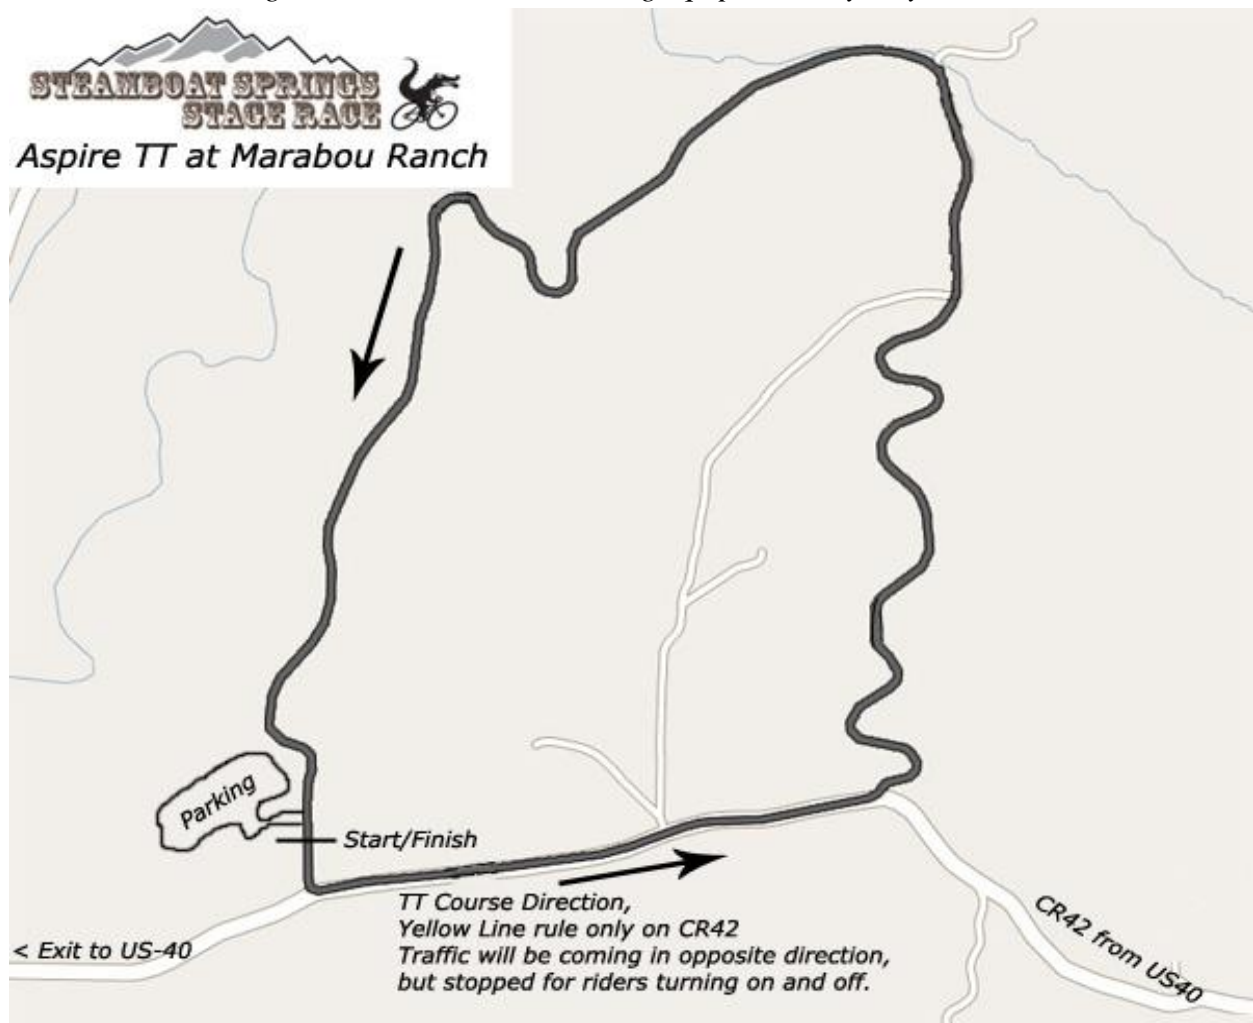

SSWSC Cycling

Road Training Race Series Bonus Races

#1: the Aspire TT @ Marabou Ranch

Date: Tuesday, August 11

Time: Registration will open at 5 and close at 5:50.

First racer goes off at 6 PM—Come early to sign in, sign up for the club, sign waiver, and get a look at the course.

Location: Marabou Ranch From Steamboat, go west on Highway 40, left on CR 42, then right at the second Marabou entrance (the one with the antiquated barn).

Course: 1 lap of a 4.5 mile route—the prologue of the Steamboat Springs Stage Race

---

*Due to the technical nature of the course, and in keeping with the rules applicable to the Steamboat Springs Stage Race, standard road racing equipment only may be used.