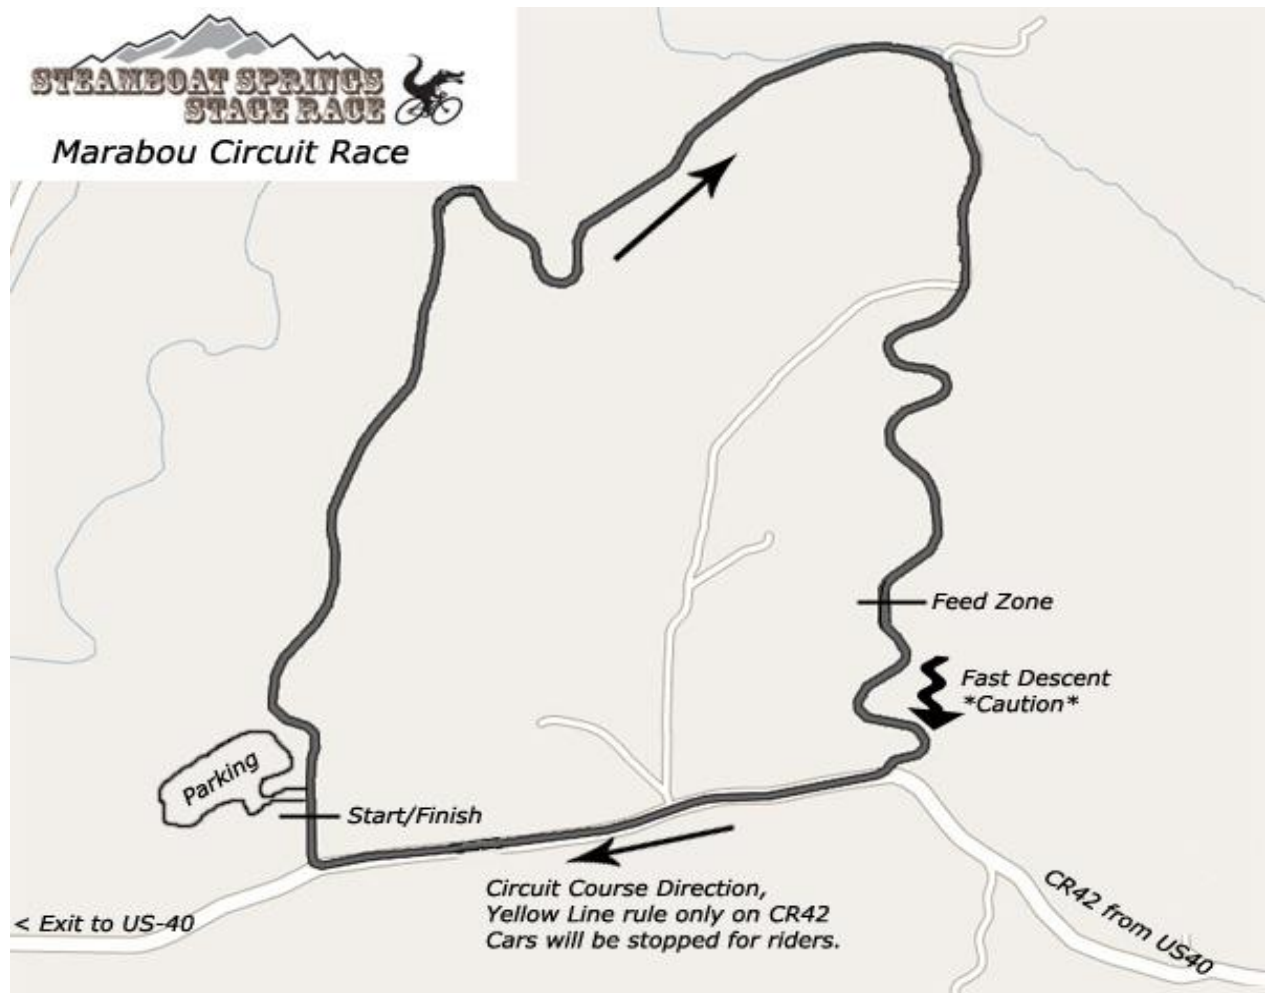

Location: Marabou Ranch From Steamboat, go west on Highway 40, left on CR 42, then right at the second Marabou entrance (the one with the antiquated barn).

Course: 1 lap of a 4.5 mile route—the prologue of the Steamboat Springs Stage Race

#2: the circuit race @ Marabou Ranch

Date: Wednesday, August 12

Time: Registration will open at 5 and close at 5:50.

A Group Starts at 6PM (7 laps).

B Group starts @ 6:03PM (5 laps).

Youth Start @ 6:06PM (2 laps).

Come early to sign in, sign up for the club, sign waiver, and get a look at the course!

Location: Marabou Ranch From Steamboat, go west on Highway 40, left on CR 42, then right at the second Marabou entrance (with the antiquated barn).

Course: Multiple laps of a 4.5 mile route—following the first stage of the Steamboat Springs Stage Race.

Cost: Free to SSWSC Cycling Club Members; \$35 to join SSWSC Cycling Steel Club

**No feed zone for this training race*